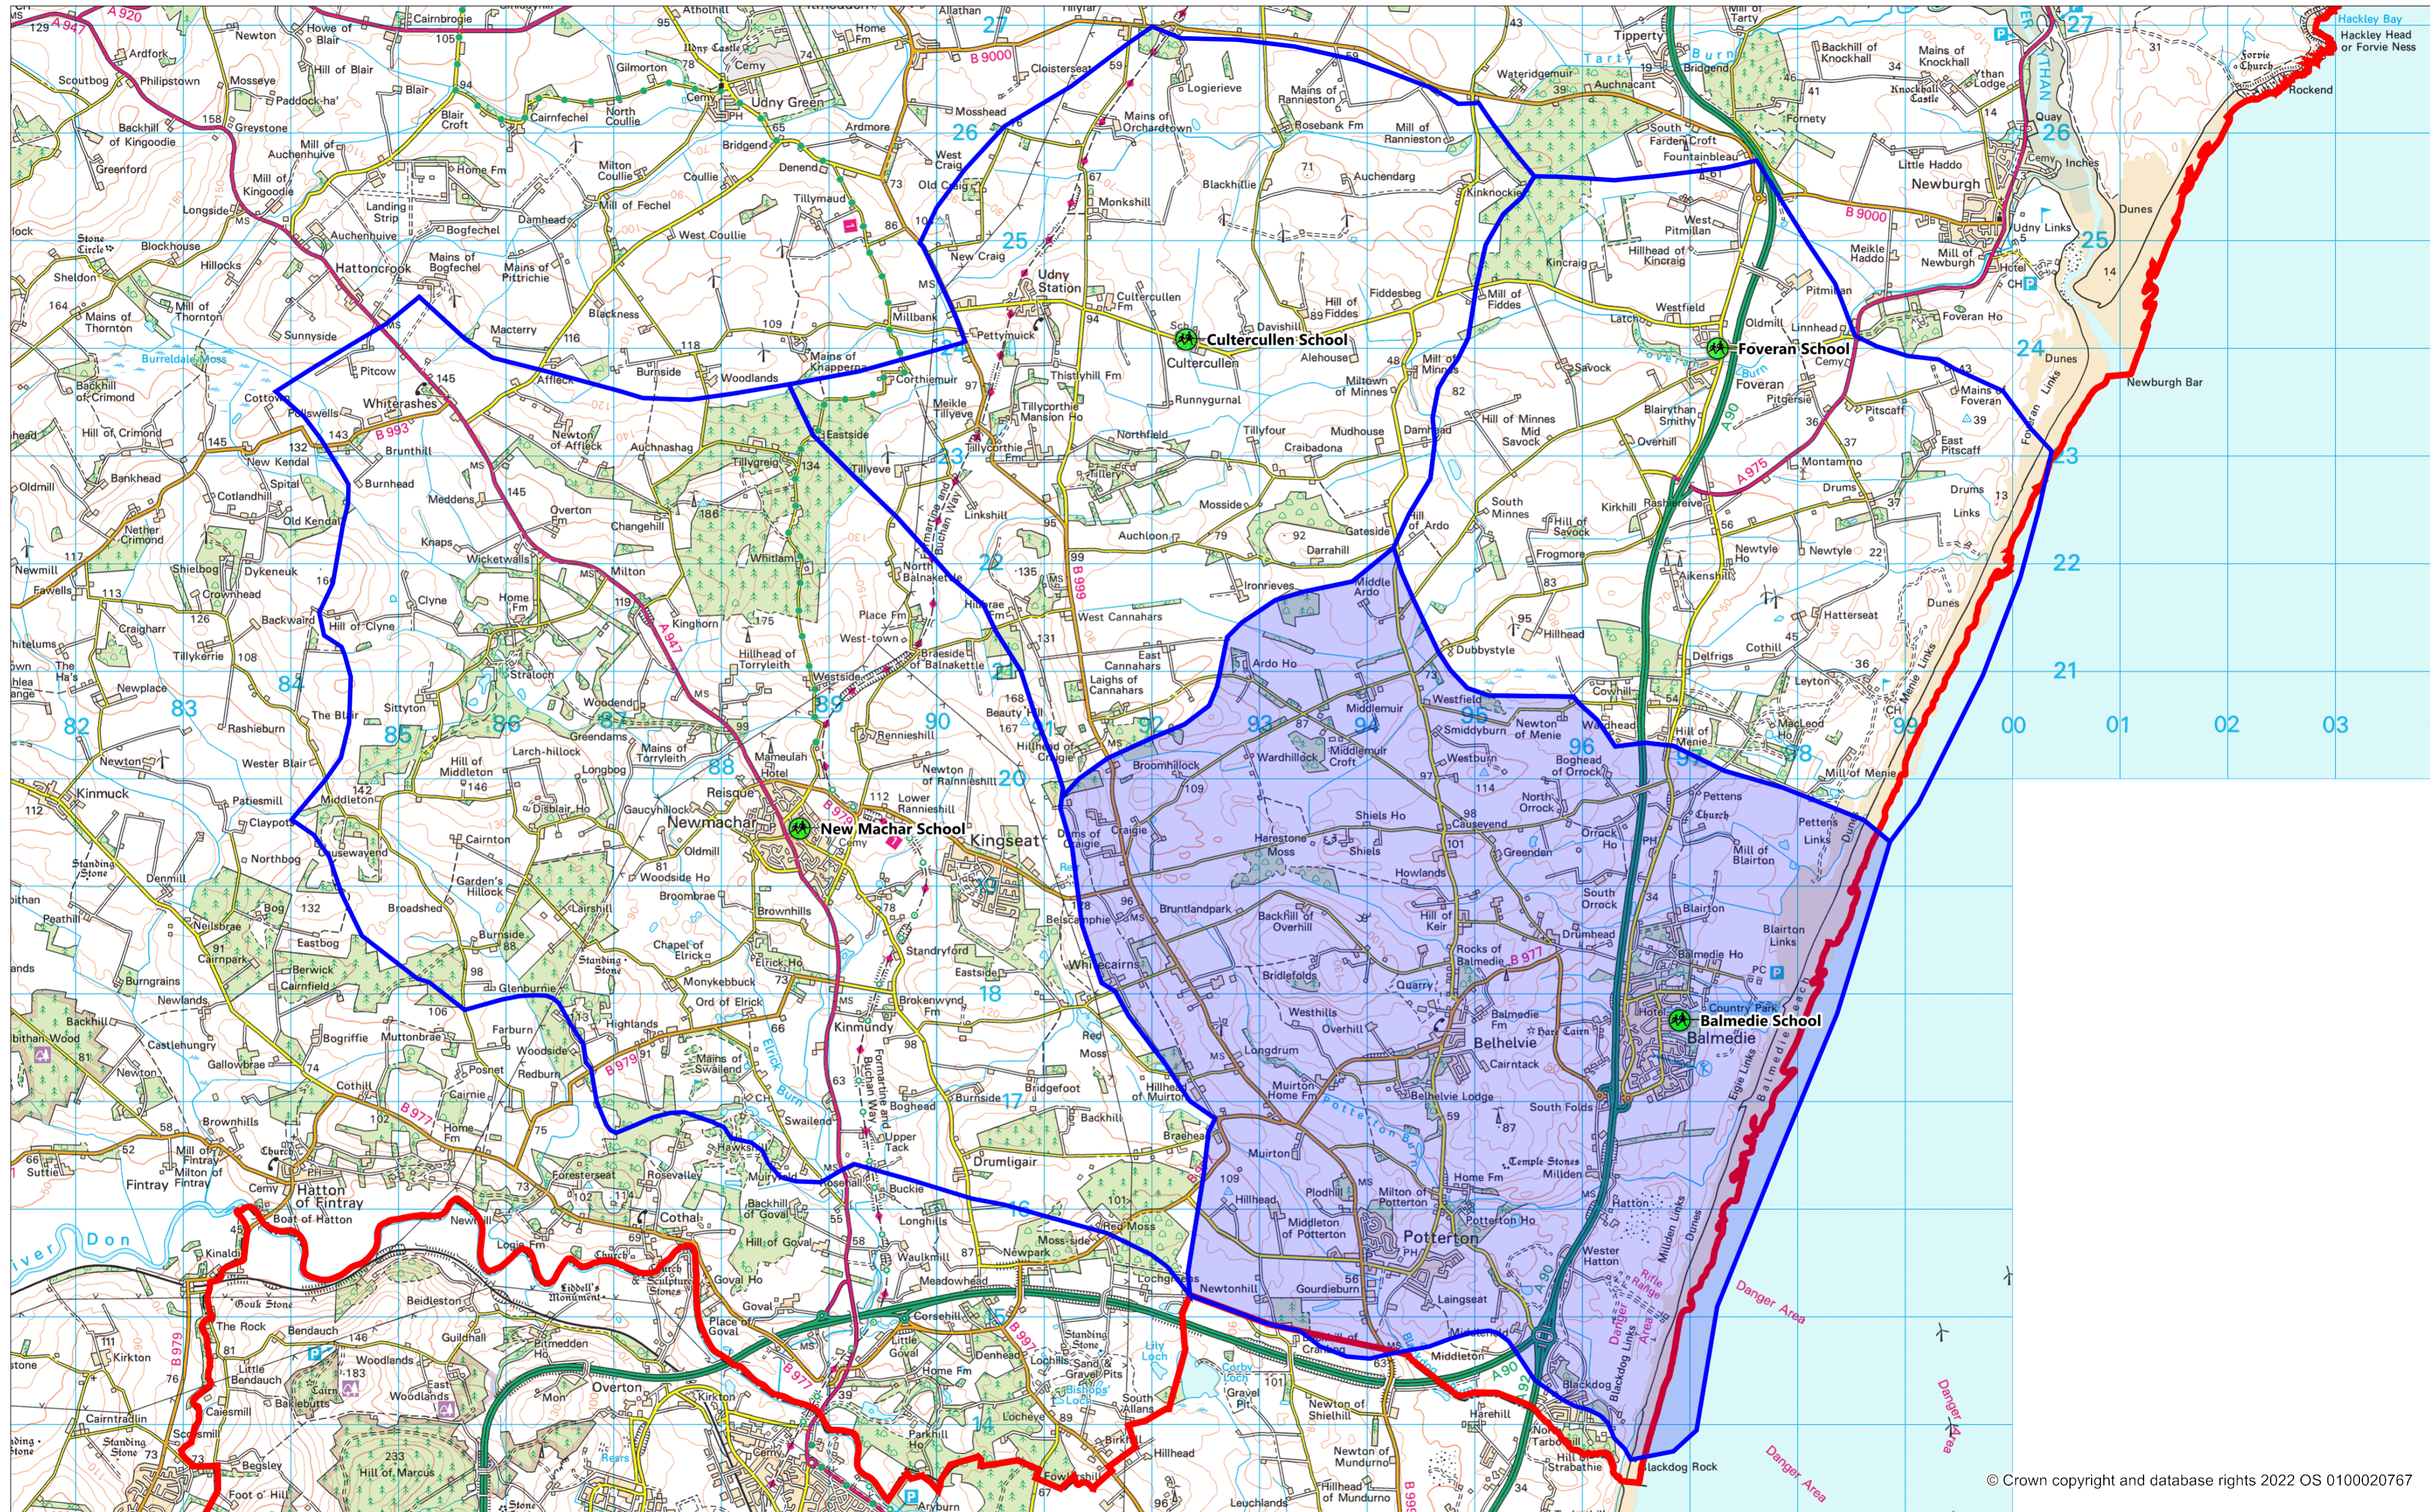

Map 1 - Balmedie School catchment area and Aberdeenshire surrounding schools

© Crown copyright and database rights 2022 OS 0100020767

Woodhill House
Westburn Road
Aberdeen
AB16 5GB

Operator:	Learning Estates
Department:	E&CS
Drawing No:	Map 1
Date: 07/09/2022	Scale: 1:41000