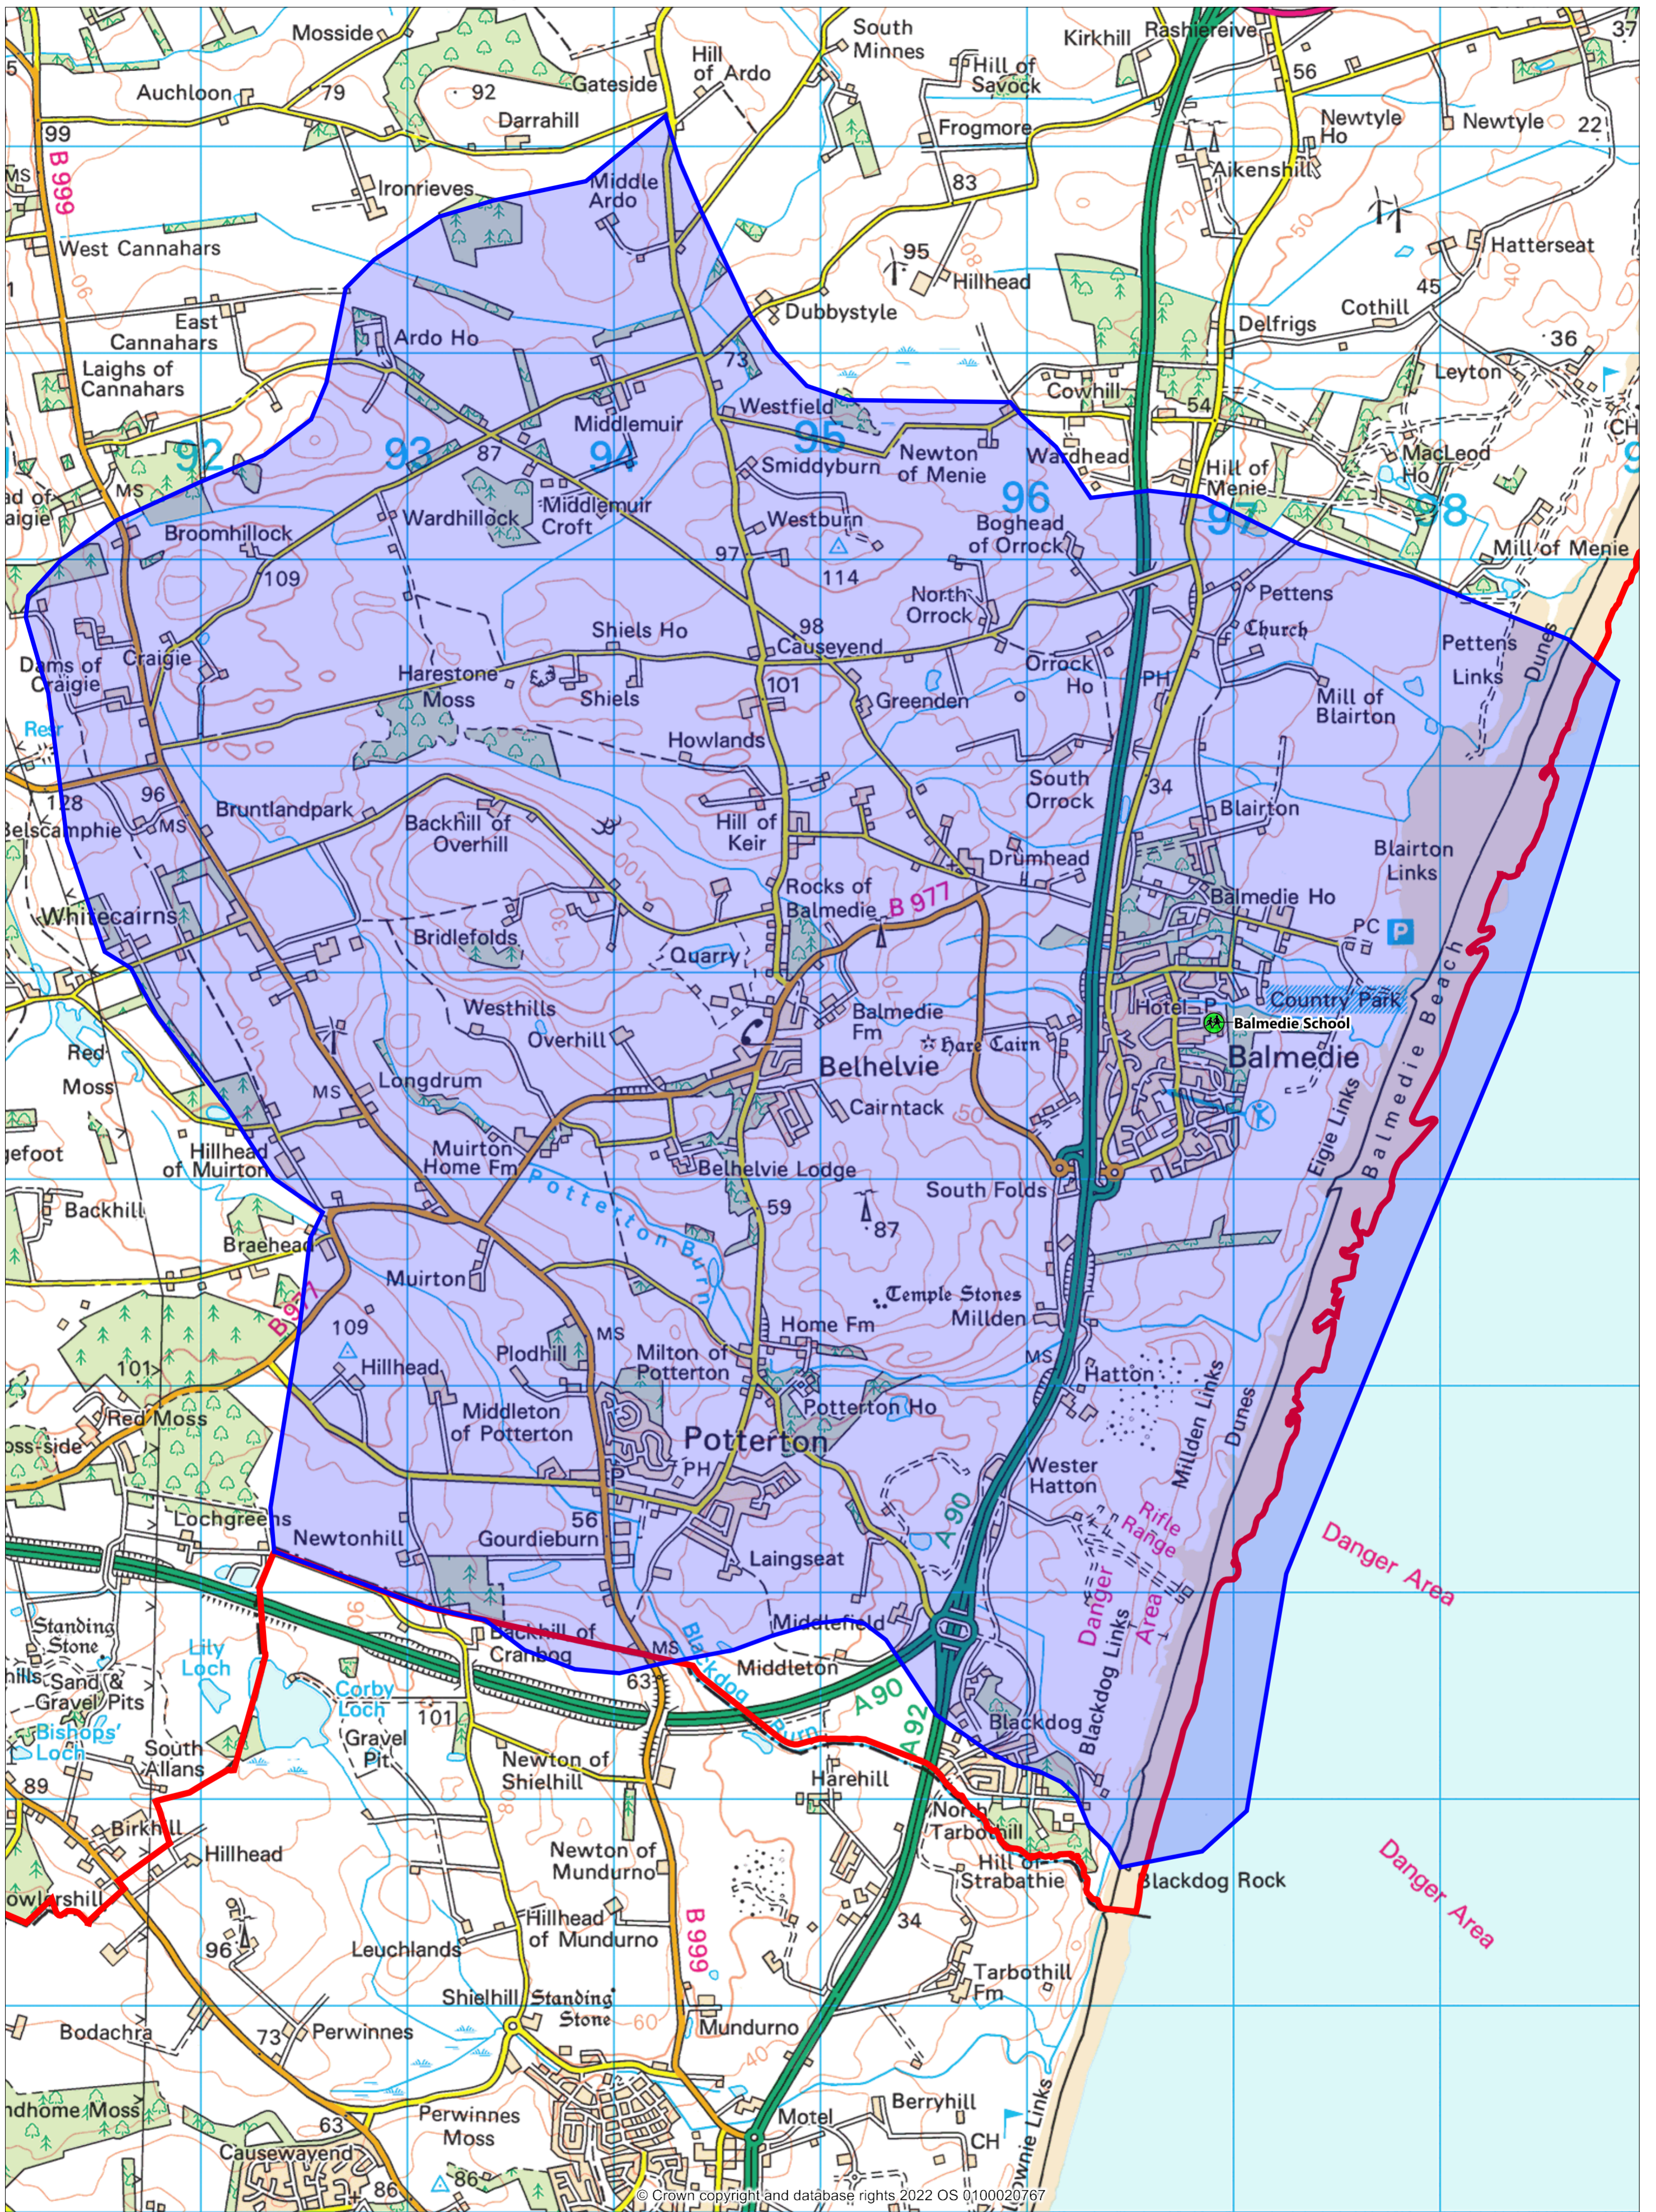

Map 2 - Balmedie School current catchment area

© Crown copyright and database rights 2022 OS 0100020767

Woodhill House
Westburn Road
Aberdeen
AB16 5GB

Tel : 03456 08 12 08
E-mail: enquiries@aberdeenshire.gov.uk

Operator:	Learning Estates
Department:	E&CS
Drawing No:	Map 2
Date: 07/09/2022	Scale: 1:20500