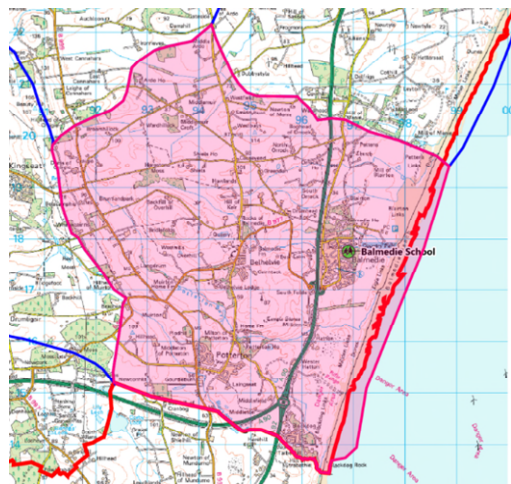

Rezoning of Balmedie School catchment at Blackdog

The consultation document is available at
<http://www.aberdeenshire.gov.uk/schools/education-consultations/>

Aberdeenshire Council propose to rezone the Balmedie School catchment area to include the whole of the Blackdog settlement and align with the Aberdeenshire Council boundary.

Balmedie School Current Catchment

Balmedie School Proposed Catchment

The statutory consultation will run from 14 October 2022 until 06 January 2023. Any written comments on the proposals must be received by Aberdeenshire Council within this time for them to be considered.